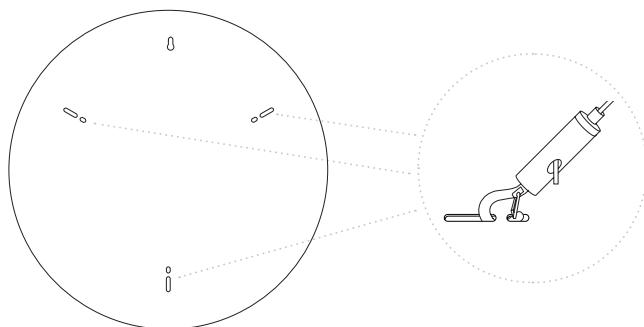

NORDGRÖNA®

Glade Ceiling Installation Guide

Glade Ceiling
Product info

www.nordgrona.com
info@nordgrona.com

Included

4x
2m wire

1x
T24 profile hook

1x
hook screw

Installation options

Attach snap hooks to the back

Adjust wire length

Weight & Dimensions

Glade Small
Ø75 cm / 29,5"
4 kg / 9 lbs

Glade Medium
Ø95 cm / 37,4"
6 kg / 13 lbs

Glade Large
Ø115 cm / 45,3"
8,6 kg / 19 lbs