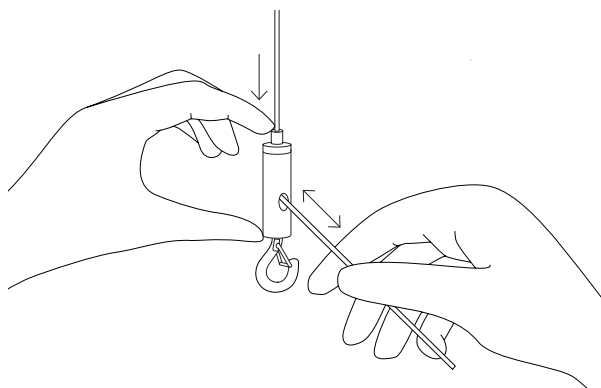

NORDGRÖNA®

Glade Ceiling Installation Guide

Glade Ceiling
Product info

www.nordgrona.com
info@nordgrona.com

Included

4x
2m wire

1x
T24 profile hook

1x
hook screw

Installation options

Attach snap hooks to the back

Adjust wire length

Weight & Dimensions

Glade Small
Ø75 cm / 29,5"
4 kg / 9 lbs

Glade Medium
Ø95 cm / 37,4"
6 kg / 13 lbs

Glade Large
Ø115 cm / 45,3"
8,6 kg / 19 lbs