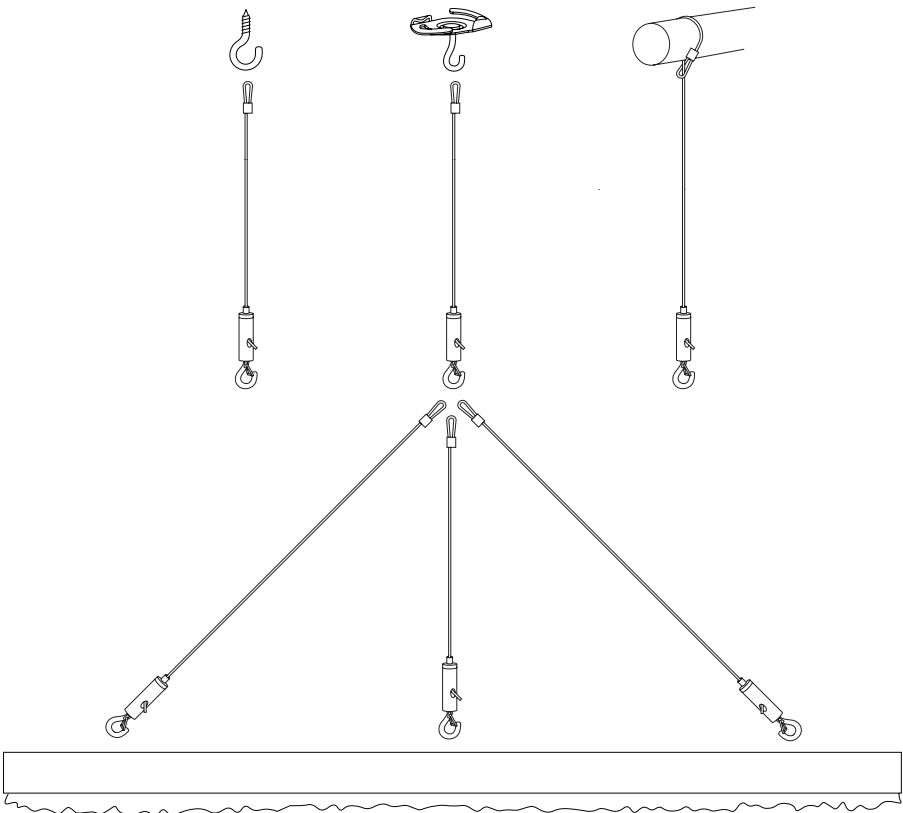

NORDGRÖNA®

Glade Ceiling Installation Guide

Glade Ceiling
Product info

www.nordgrona.com
info@nordgrona.com

Included

4x
2m wire

1x
T24 profile hook

1x
hook screw

Installation options

Attach snap hooks to the back

Adjust wire length

Weight & Dimensions

Glade Small
Ø75 cm / 29,5"
4 kg / 9 lbs

Glade Medium
Ø95 cm / 37,4"
6 kg / 13 lbs

Glade Large
Ø115 cm / 45,3"
8,6 kg / 19 lbs